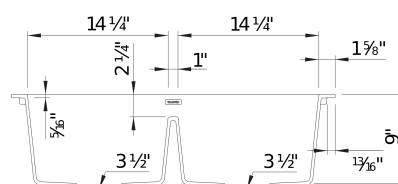

VINTERA 33

SILGRANIT

Warranty

BLANCO offers a limited lifetime warranty on all sinks and faucets, as well as a one-year warranty on all custom accessories.

Code/Standards Compliance

BLANCO sinks and faucets are third-party tested and certified to standards and listed by applicable certification bodies. For more information on individual product listings, contact our office or listing organization.

View our how-to videos to learn more about installing and caring for BLANCO products:

<https://www.blanco.com/us-en/service/how-to-videos/how-to-videos-for-sinks/>