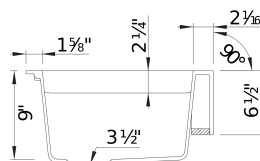

VINTERA 33

SILGRANIT

Warranty

BLANCO offers a limited lifetime warranty on all sinks and faucets, as well as a one-year warranty on all custom accessories.

Code/Standards Compliance

BLANCO sinks and faucets are third-party tested and certified to standards and listed by applicable certification bodies. For more information on individual product listings, contact our office or listing organization.

View our how-to videos to learn more about installing and caring for BLANCO products:

<https://www.blanco.com/us-en/service/how-to-videos/how-to-videos-for-sinks/>