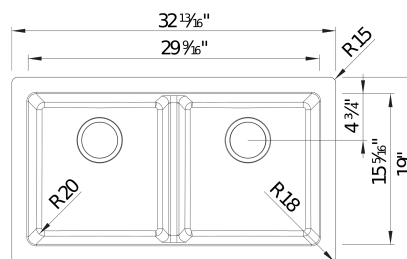

VINTERA 33

SILGRANIT

Warranty

BLANCO offers a limited lifetime warranty on all sinks and faucets, as well as a one-year warranty on all custom accessories.

Code/Standards Compliance

BLANCO sinks and faucets are third-party tested and certified to standards and listed by applicable certification bodies. For more information on individual product listings, contact our office or listing organization.

View our how-to videos to learn more about installing and caring for BLANCO products:

<https://www.blanco.com/us-en/service/how-to-videos/how-to-videos-for-sinks/>